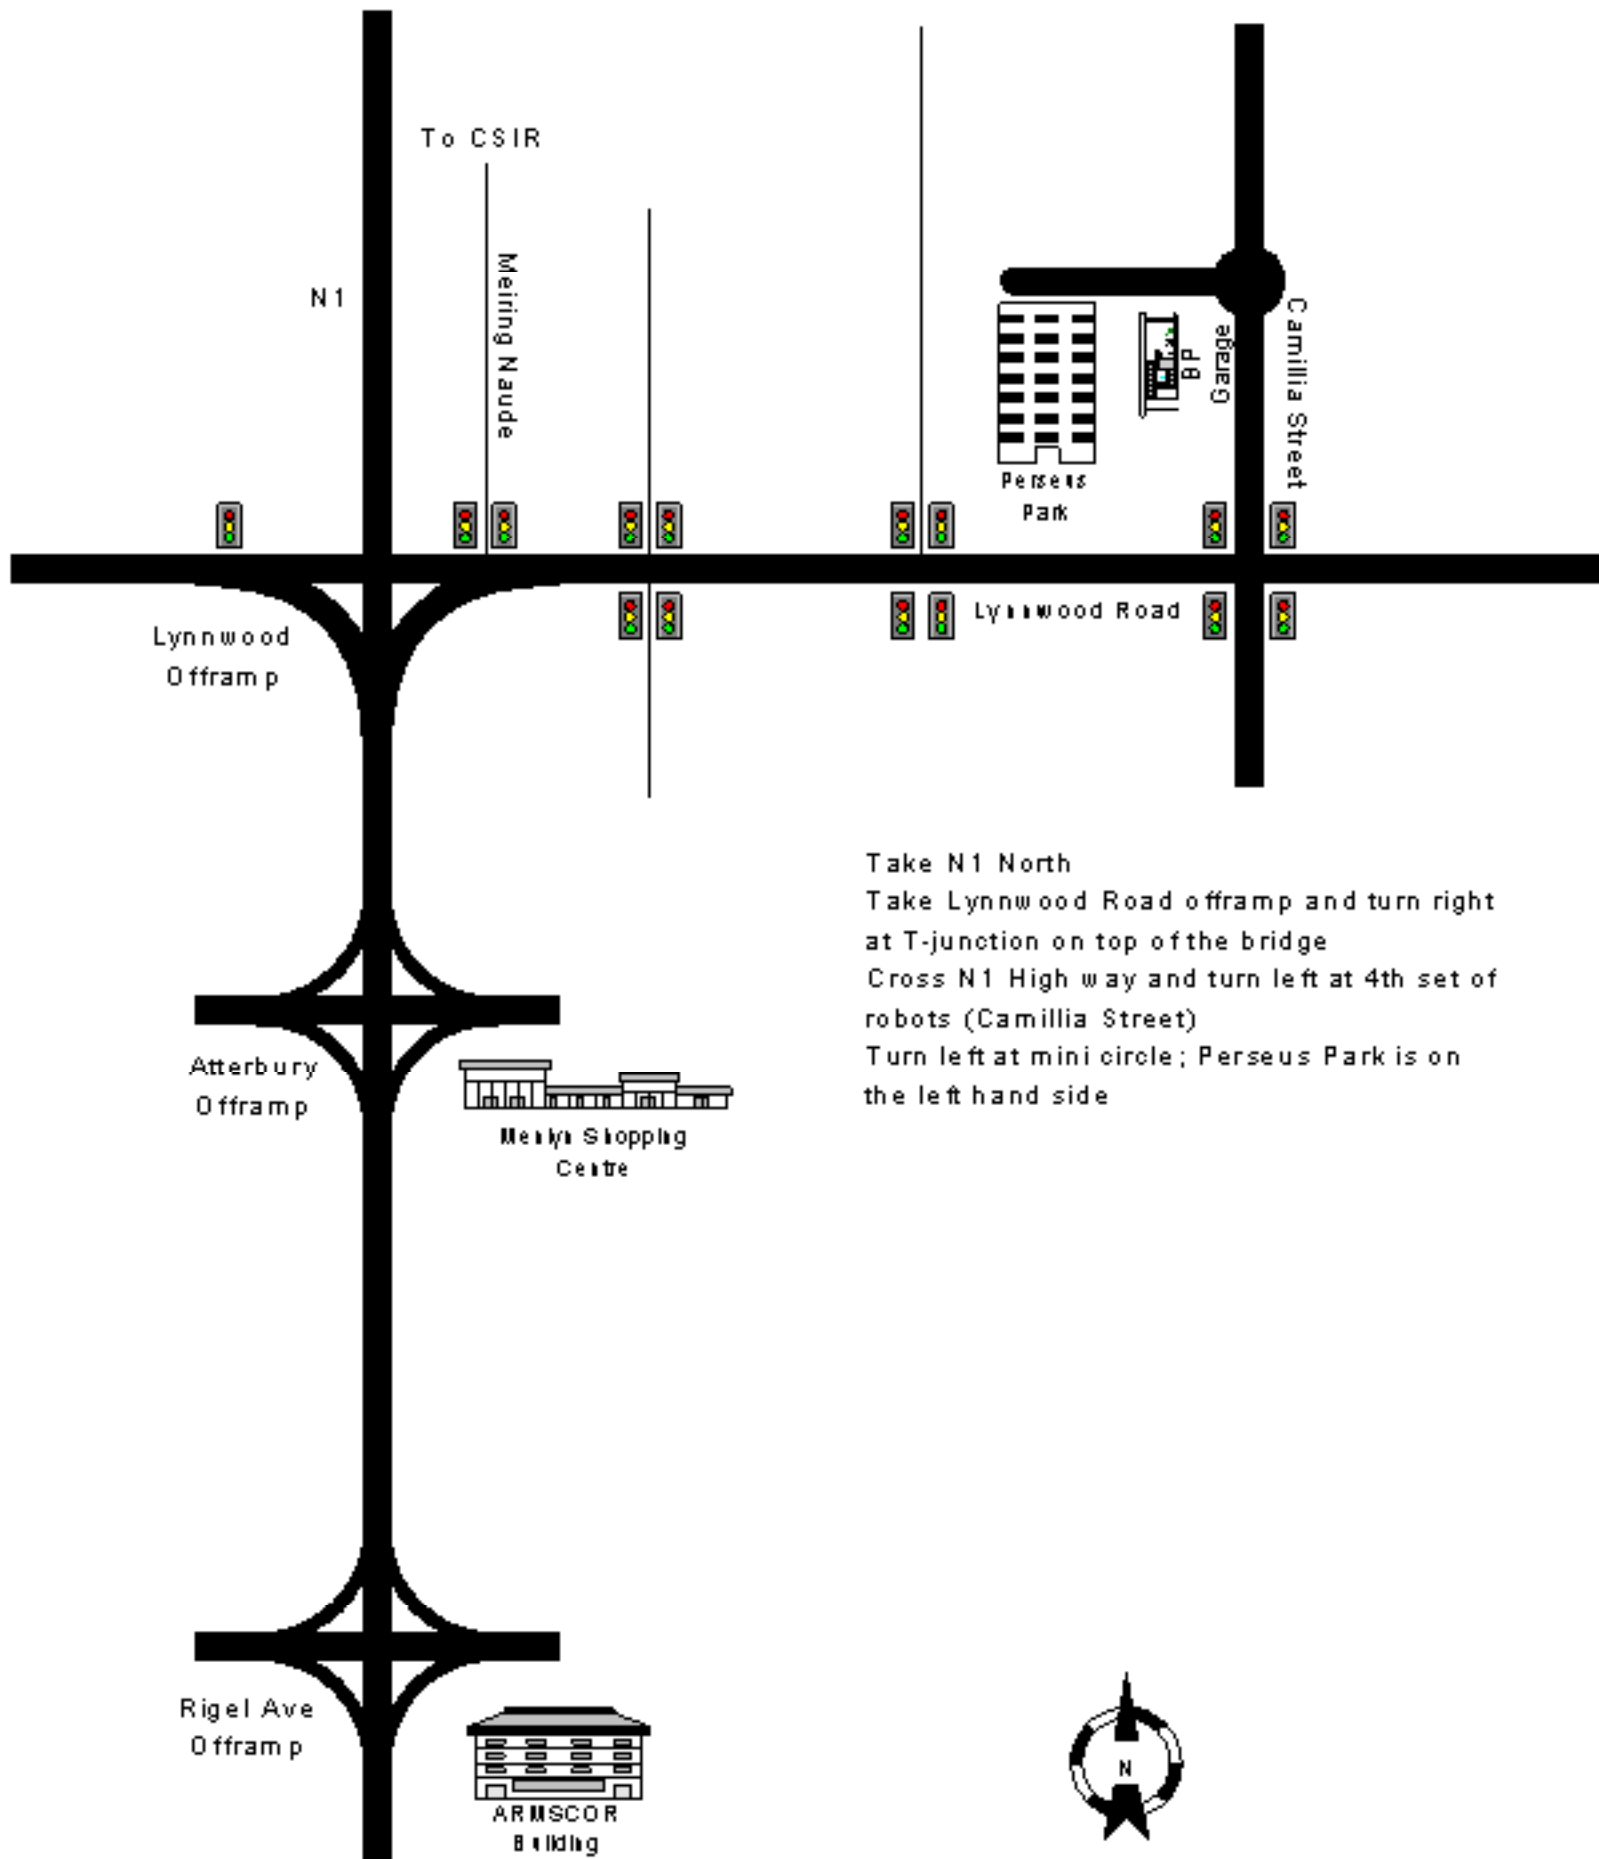

Road Map to Perseus Park

Towards
Polokwane

Take N1 North

Take Lynnwood Road offramp and turn right at T-junction on top of the bridge

Cross N1 Highway and turn left at 4th set of robots (Camillia Street)

Turn left at mini circle; Perseus Park is on the left hand side